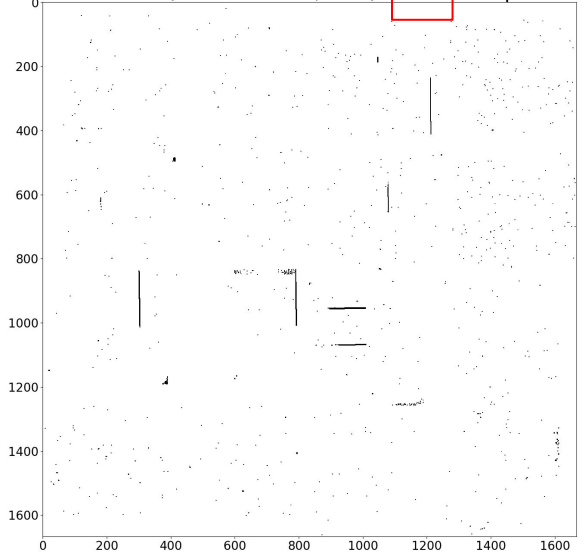

ePix10k2M (mfxl1038923,r91) - 2232 bad pixels

Oct 12

Oct 13

ePix10k2M (mfxl1038923,r219) - 4051 bad pixels

ePix10k2M (mfxl1038923,r300) - 2871 bad pixels

Oct 14

Some damage has annealed it seems