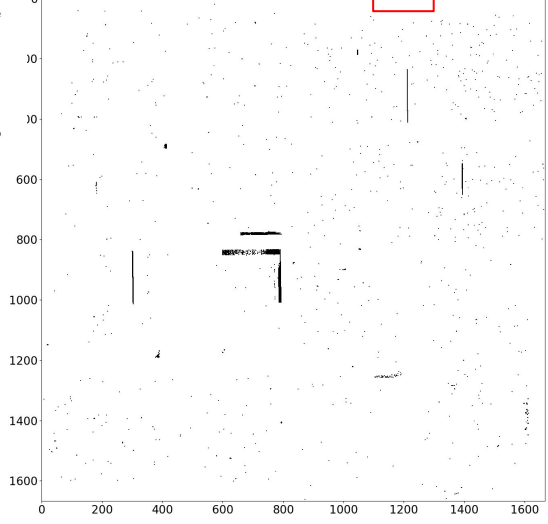

ePix10k2M (mfxl1038923,r91) - 2232 bad pixels

Oct 12

Oct 13

ePix10k2M (mfxl1038923,r219) - 4051 bad pixels

ePix10k2M (mfxl1038923,r300) - 2871 bad pixels

Oct 14

Some damage has annealed it seems