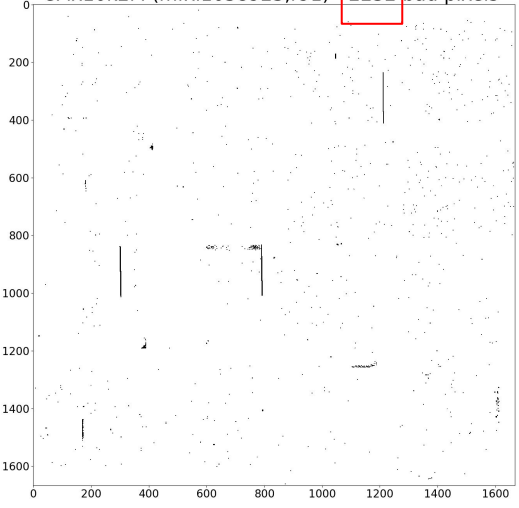

ePix10k2M (mfxl1038923,r91) - 2232 bad pixels

Oct 12

Oct 13

ePix10k2M (mfxl1038923,r219) - 4051 bad pixels

ePix10k2M (mfxl1038923,r300) - 2871 bad pixels

Oct 14

Some damage has annealed it seems