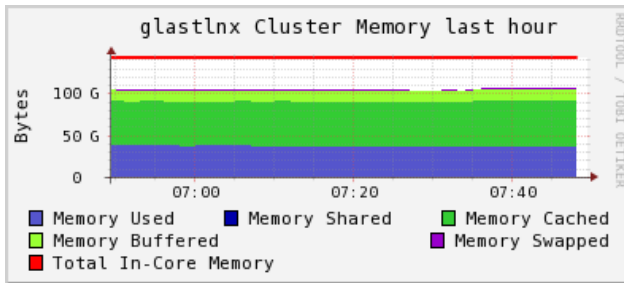

glastlNx Cluster Report for Wed, 09 May 2012 07:49:12 -0700

[Get Fresh Data](#)

Metric load_one Last hour Sorted by name

[Physical View](#)

SLAC GLAST > glastlNx > --Choose a Node

Overview of glastlNx

CPU's **100**
Total:
Hosts **25**
up:
Hosts **0**
down:

Avg Load
(15, 5,
1m):
7%,
7%, 7%
Localtime:
2012-05-09 07:48

Show Hosts: yes no | glastlNx load_one last hour sorted by name | Columns 4 Size small

(Nodes colored by 1-minute load) | [Legend](#)

Ganglia Web Frontend version 3.1.7 [Check for Updates](#).
Ganglia Web Backend (*gmetad*) version 3.1.7 [Check for Updates](#).
Downloading and parsing ganglia's XML tree took 0.0212s.
Images created with [RRDTool](#) version 1.4.3.
Pages generated using [TemplatePower](#) version 3.0.1.