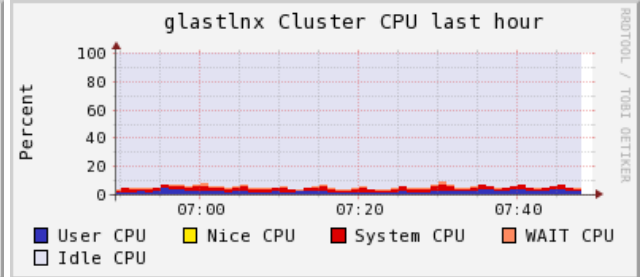

glastlNx Cluster Report for Wed, 09 May 2012 07:49:12 -0700

[Get Fresh Data](#)

Metric load_one Last hour Sorted by name

[Physical View](#)

SLAC GLAST > glastlNx > --Choose a Node

Overview of glastlNx

CPU's **100**
Total:
Hosts **25**
up:
Hosts **0**
down:

Avg Load
(15, 5,
1m):
7%,
7%, 7%
Localtime:
2012-05-09 07:48

Show Hosts: yes no | glastlNx load_one last hour sorted by name | Columns 4 Size small

(Nodes colored by 1-minute load) | [Legend](#)

Ganglia Web Frontend version 3.1.7 [Check for Updates](#).
Ganglia Web Backend (*gmetad*) version 3.1.7 [Check for Updates](#).
Downloading and parsing ganglia's XML tree took 0.0212s.
Images created with [RRDTool](#) version 1.4.3.
Pages generated using [TemplatePower](#) version 3.0.1.