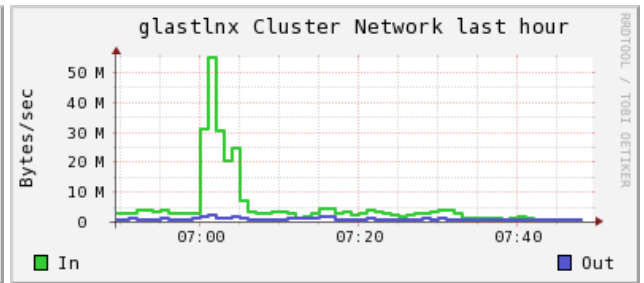

glastlNx Cluster Report for Wed, 09 May 2012 07:49:12 -0700

[Get Fresh Data](#)

Metric load_one Last hour Sorted by name

[Physical View](#)

SLAC GLAST > glastlNx > --Choose a Node

Overview of glastlNx

CPU's **100**
Total:
Hosts **25**
up:
Hosts **0**
down:

Avg Load
(15, 5,
1m):
7%,
7%, 7%
Localtime:
2012-05-09 07:48

Show Hosts: yes no | glastlNx load_one last hour sorted by name | Columns 4 Size small

(Nodes colored by 1-minute load) | [Legend](#)

Ganglia Web Frontend version 3.1.7 [Check for Updates](#).
Ganglia Web Backend (*gmetad*) version 3.1.7 [Check for Updates](#).
Downloading and parsing ganglia's XML tree took 0.0212s.
Images created with [RRDTool](#) version 1.4.3.
Pages generated using [TemplatePower](#) version 3.0.1.