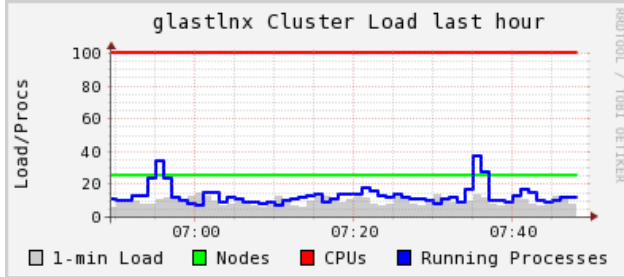

glastlNx Cluster Report for Wed, 09 May 2012 07:49:12 -0700

[Get Fresh Data](#)

Metric load_one Last hour Sorted by name

[Physical View](#)

SLAC GLAST > glastlNx > --Choose a Node

Overview of glastlNx

CPU's **100**
Total:
Hosts **25**
up:
Hosts **0**
down:

Avg Load
(15, 5,
1m):
7%,
7%, 7%
Localtime:
2012-05-09 07:48

Show Hosts: yes no | glastlNx load_one last hour sorted by name | Columns 4 Size small

(Nodes colored by 1-minute load) | [Legend](#)

Ganglia Web Frontend version 3.1.7 [Check for Updates](#).
Ganglia Web Backend (*gmetad*) version 3.1.7 [Check for Updates](#).
Downloading and parsing ganglia's XML tree took 0.0212s.
Images created with [RRDTool](#) version 1.4.3.
Pages generated using [TemplatePower](#) version 3.0.1.