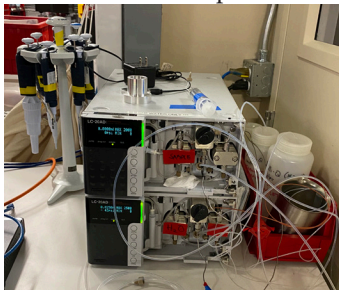

# CXI Sample Delivery System

Rack B999-52

Sample Chamber 2

Sample Chamber 1

Sample Chamber 3

SDS M3 CXI Rail  
261-601-76  
PLC-CXI-SDS

BECKHOFF  
EP9128-0021

BECKHOFF  
EP9128-0021

BECKHOFF  
EP9128-0021

Sample Delivery System PLC

EtherCat Distribution Module

EtherCat Distribution Module

EtherCat Distribution Module

PDU - Pressure Delivery Unit

HPLC Pumps

Multi-Sample Selector Unit

Gas #1

Gas #2

Power connections  
are not shown on  
this diagram.

EP2338-0001

EP6002-0002

Bronkhorst MFC

Sample Shaker (antissettler)

Sensirion Liquid Flow Meter