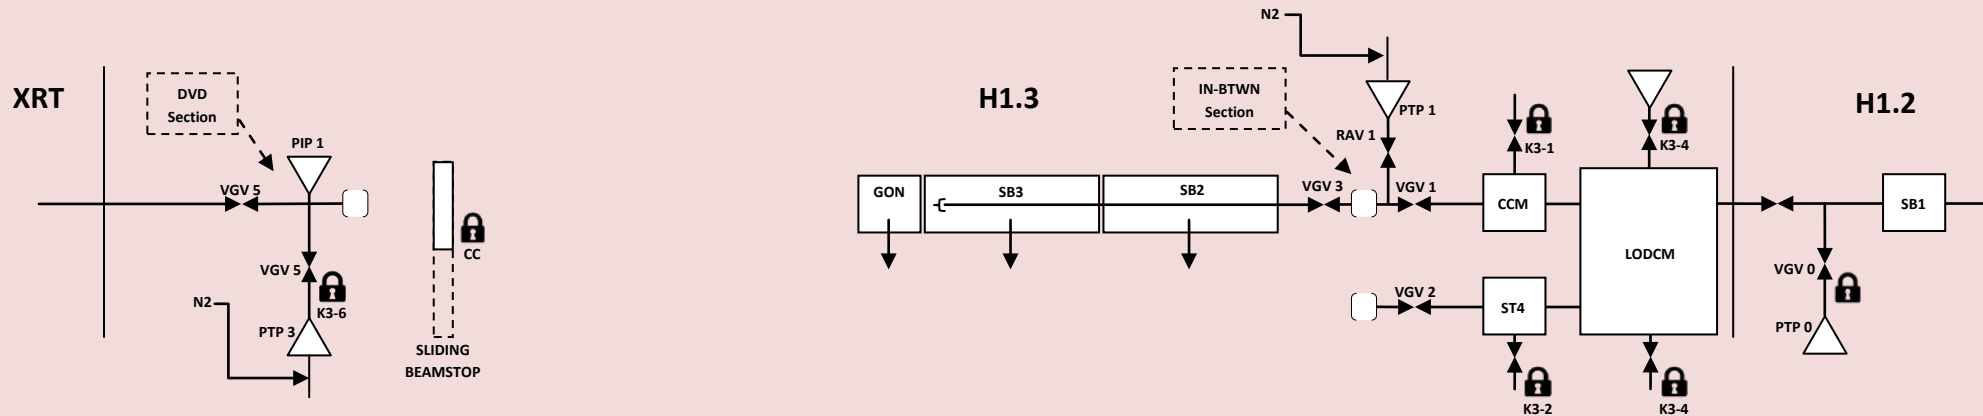

# Abbreviated XPP Beamline Vacuum Schematic | Shown in XPP Mode

D. Stefanescu 6/2021

Abbreviations: VGV = gate valve, RAV = right-angle valve, PTP = turbo pump  
 CC = config-control lock, PIP = ion pump, SB = strongback, GON = goniometer