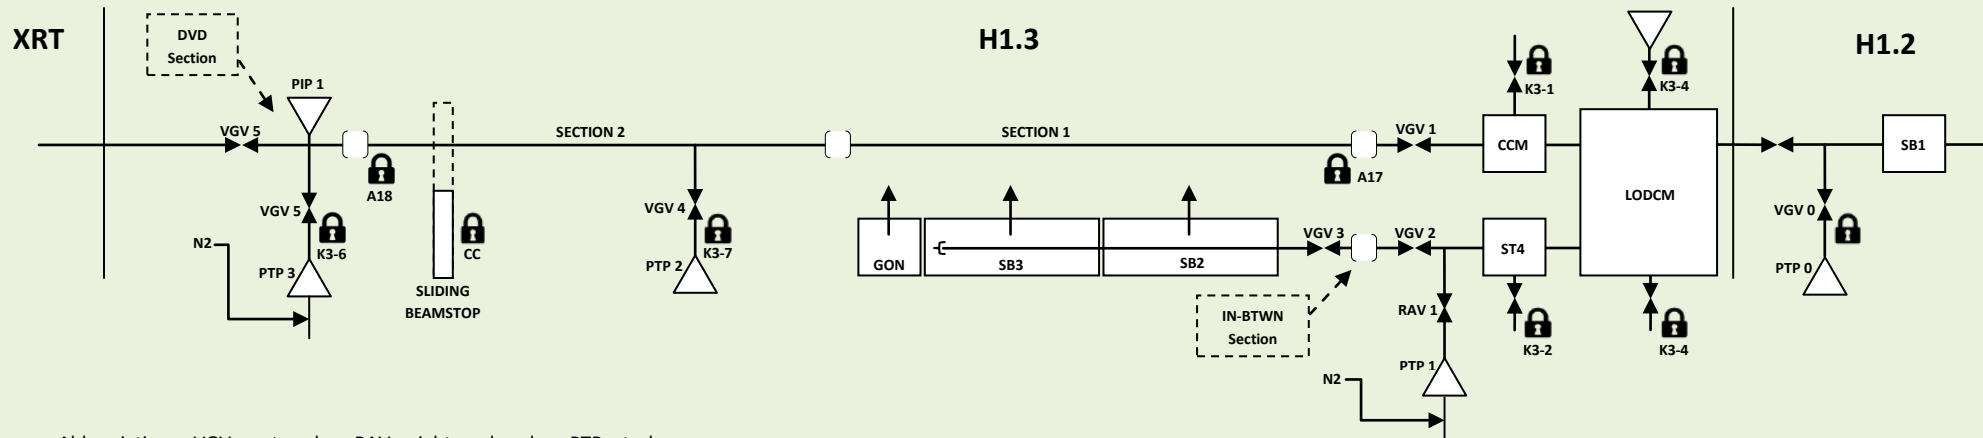

Abbreviated XPP Beamline Vacuum Schematic | Shown in FEH Mode

D. Stefanescu 6/2021

Abbreviations: VGV = gate valve, RAV = right-angle valve, PTP = turbo pump
 CC = config-control lock, PIP = ion pump, SB = strongback, GON = goniometer