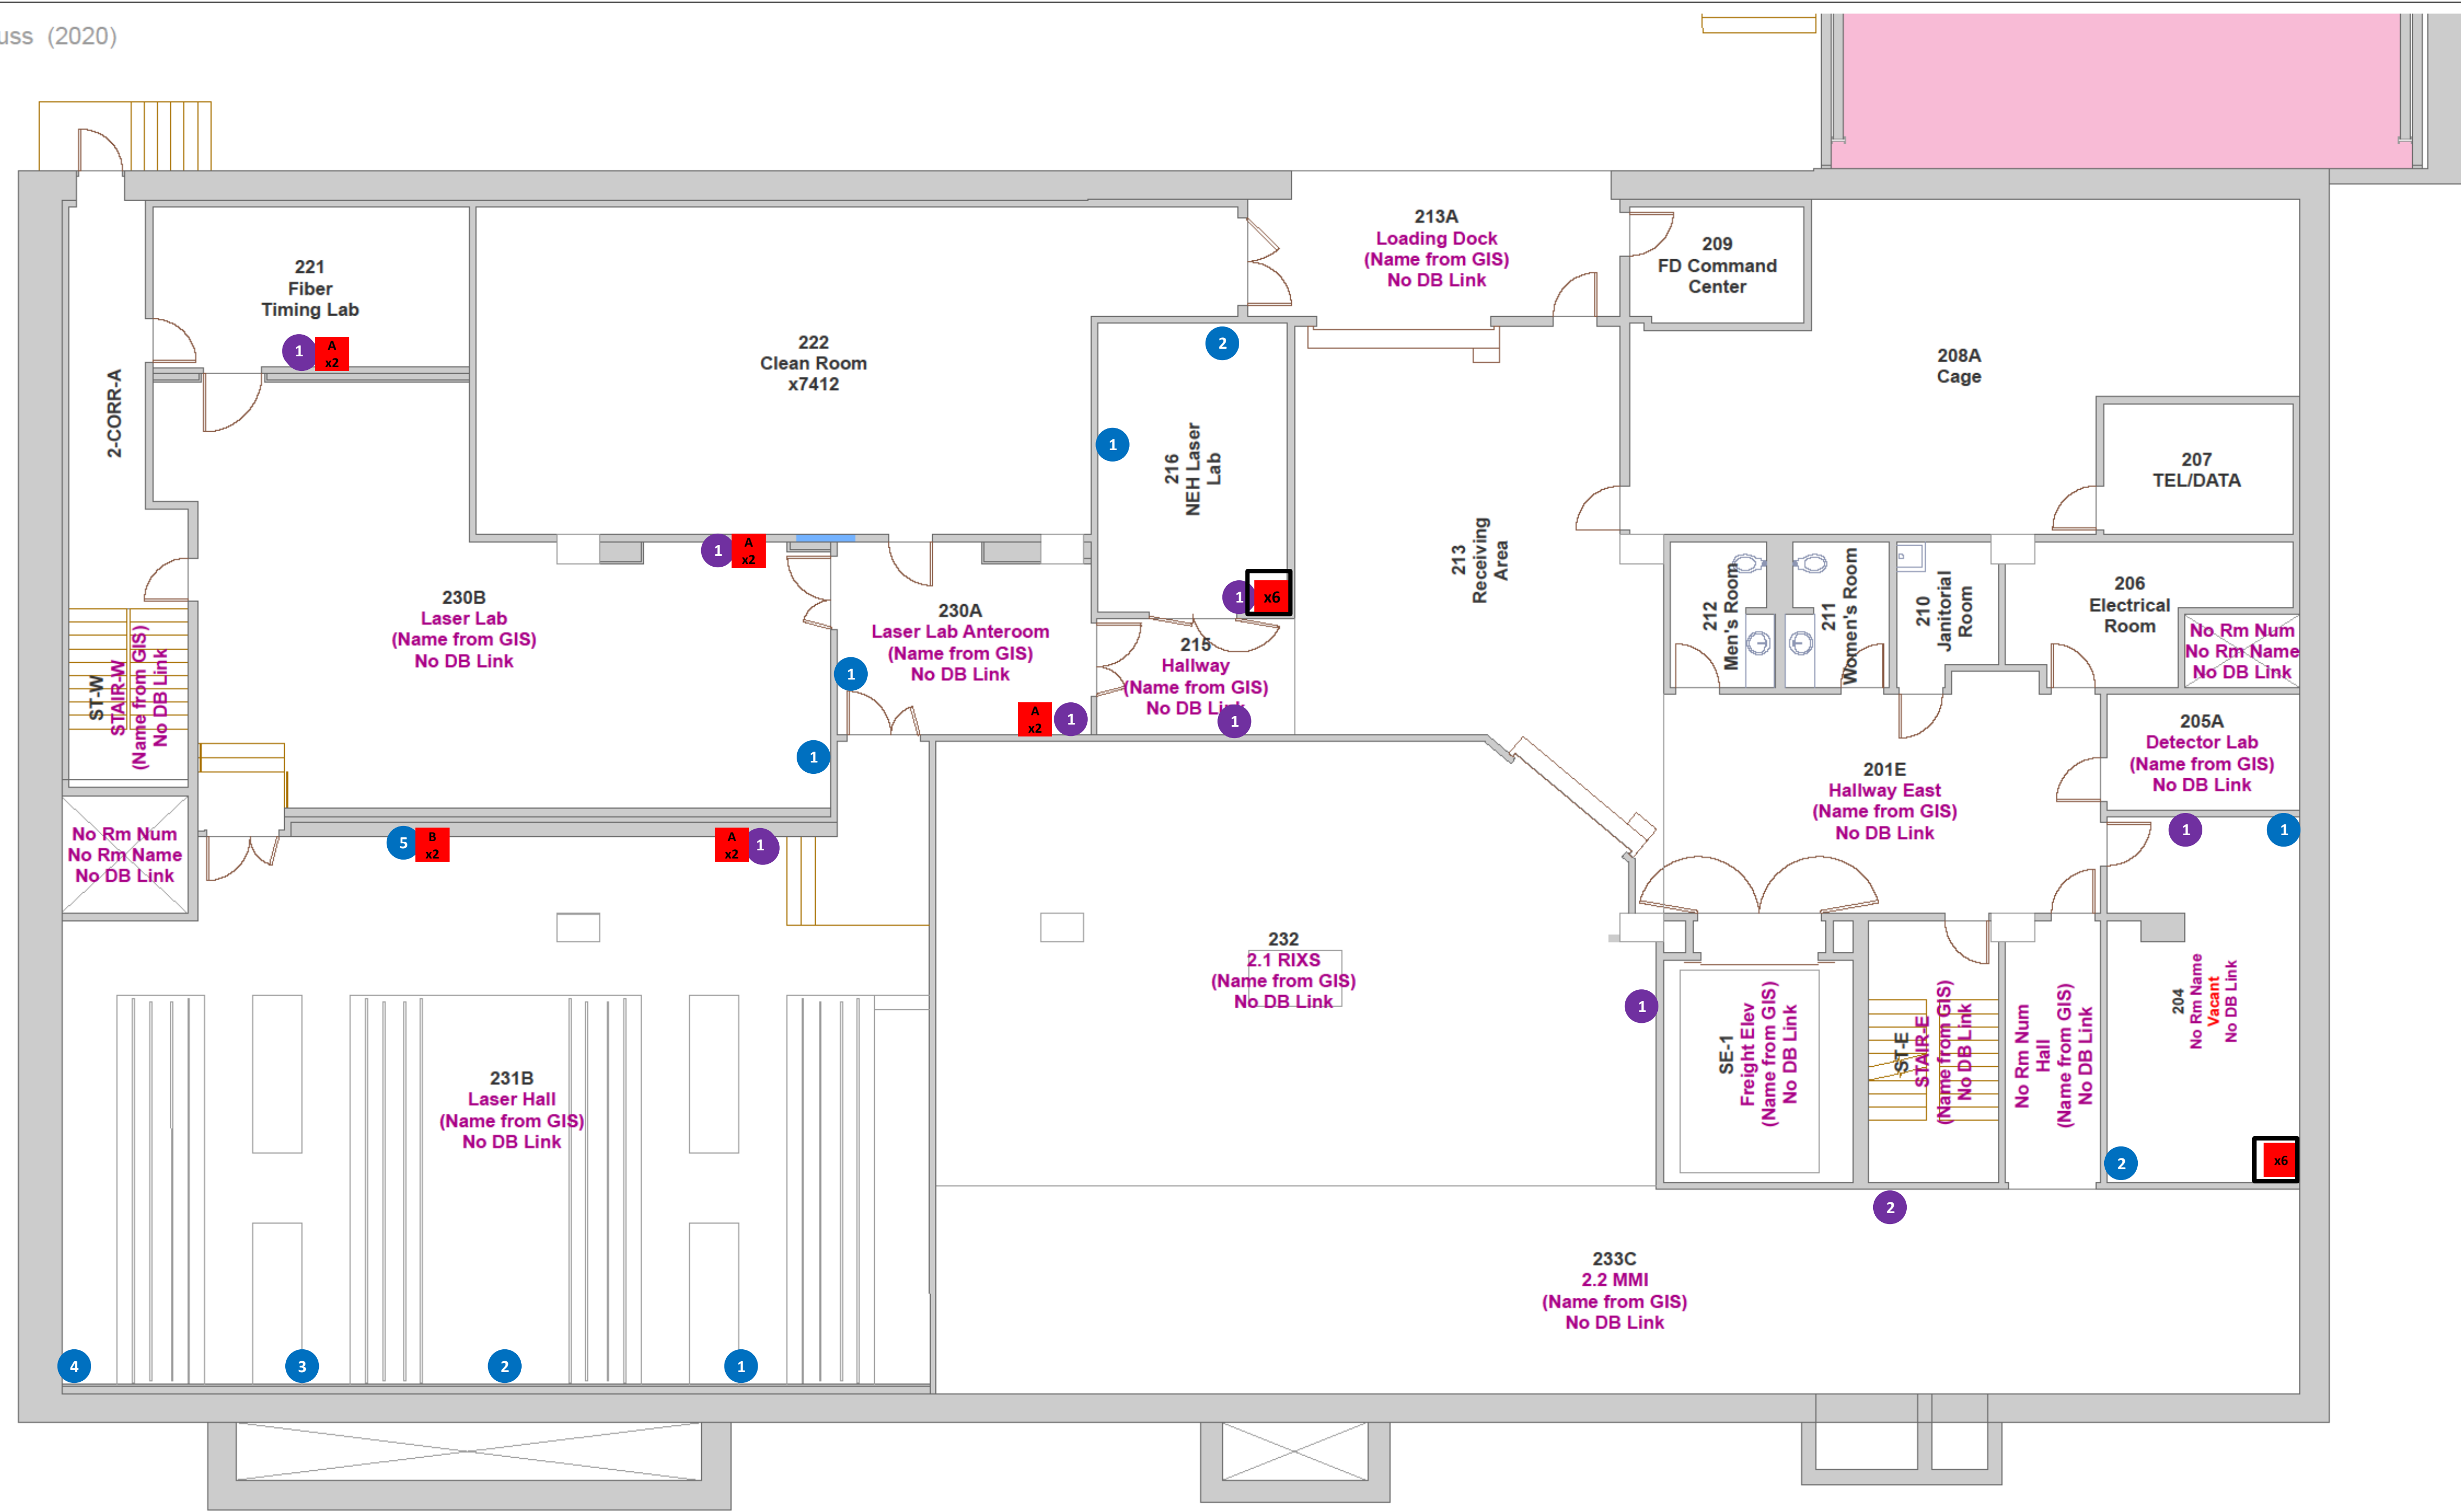

Note: Floor and Room numbers are not correlated

Directorate Areas

- All Other
- Science
- Mission Support
- AD
- SSRL
- LSST
- LCLS
- TID
- PPA

SLAC Building and Space Management GIS

Near Experimental Hall
B950 - Basement Level

Updated
 Date : 10/23/2020
 Time : 02:42 AM

Work Area Utilization	Sq. Ft. Totals by Floor
Occupied : 0	
Vacant : 1	Outside Gross SqFt: 14011
Total : 1	
% Utilization : 0	

LEGEND

- = PORT
- = POE CAM

COLOR CODE

- = B950-232-R01
- = B950-204-R01
- = B950-216-R01
- = B950-230B-R01-ESW-01
- = B950-231B-R13-ESW-01
- = B950-231B-R18-ESW-01
- = B950-231B-R03-ESW-01
- = B950-231B-R08-ESW-01
- = B950-221-R01-ESW-01

INTERNAL PCDS TAPS

Updated
 Date : 10/23/2020
 Time : 02:42 AM

Work Area Utilization	Sq. Ft. Totals by Floor
Occupied : 0	
Vacant : 1	Outside Gross SqFT: 14011
Total : 1	
% Utilization : 0	

LEGEND

- = ETHERNET DROP
- = VOIP PHONE
- = SAFETY PHONE