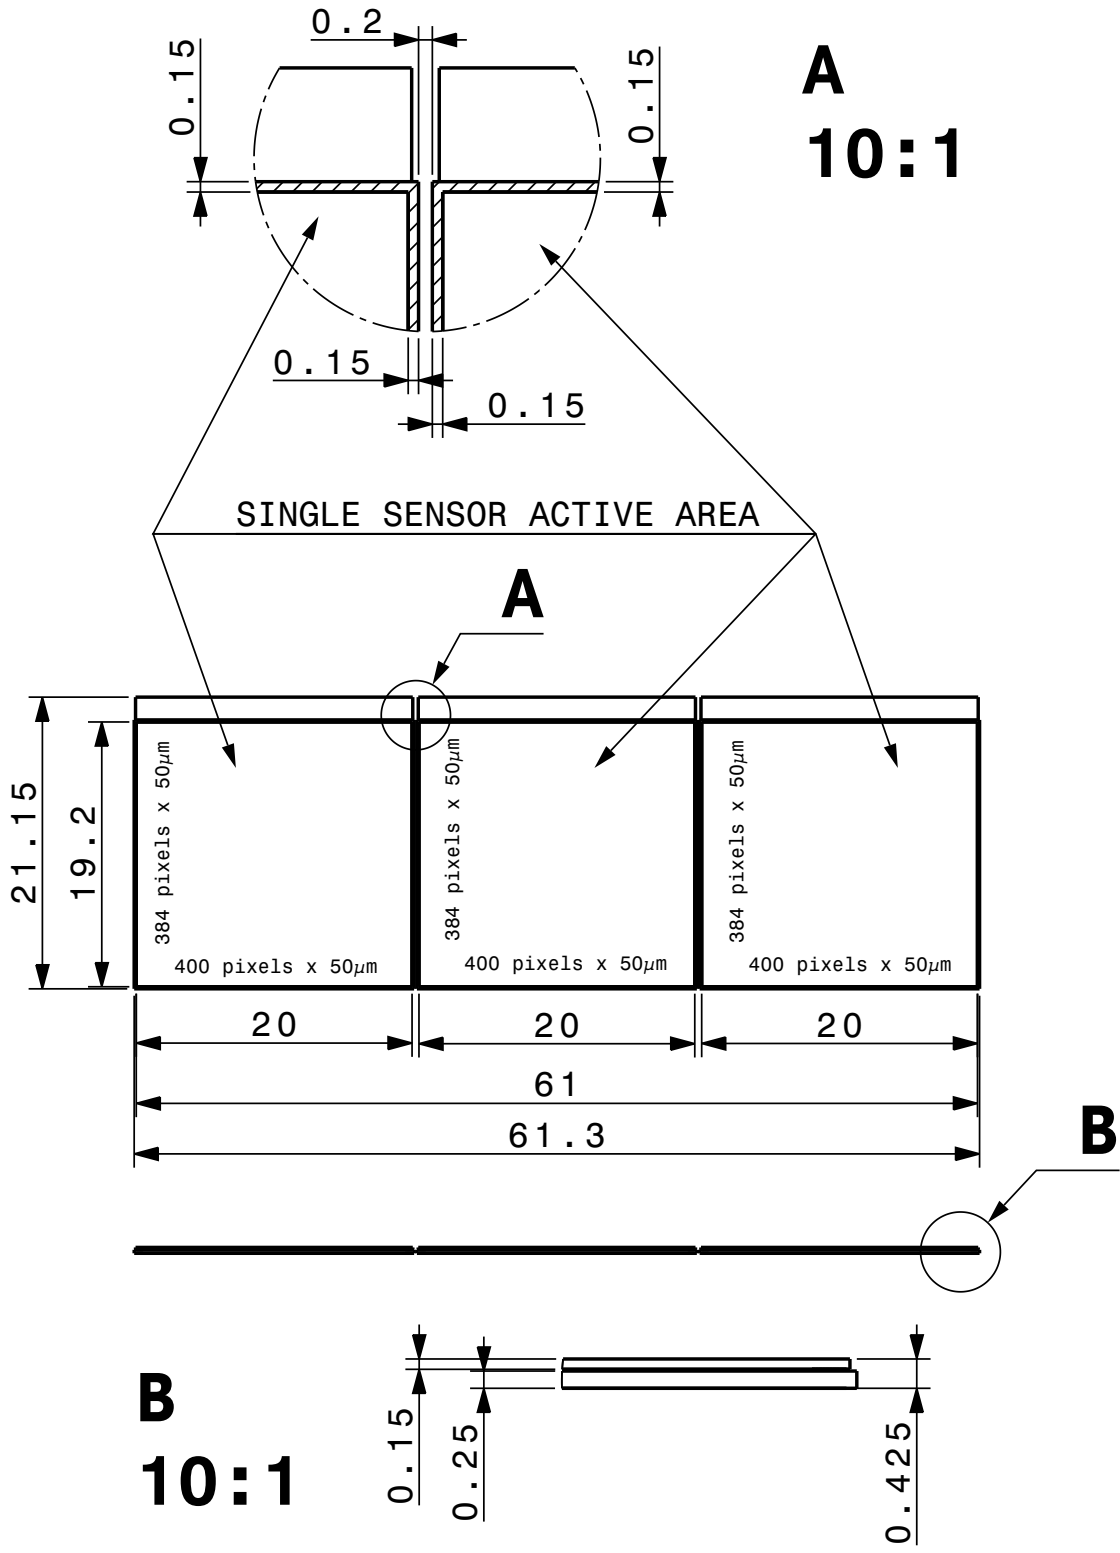

A
10:1

B
10:1

WHERE USED		Not Applicable		[Last checked at 2019-10-18 13:24]		
DESIGNATION			DESIGNED	M. JANDA	FORMAT	
ITk Pixel Triplet Module 3D			CHECKED		A4	
			RELEASED		SCALE	
EQUIPMENT CODE			APPROVED		2:1	
			DESIGNED 2019-10-18			
REFERENCES	Doc No: ST1210838_02	INDEX	LABEL	QAC	SHEET	
AT2-IP-EP-0009			NOT VALID FOR EXECUTION		1/1