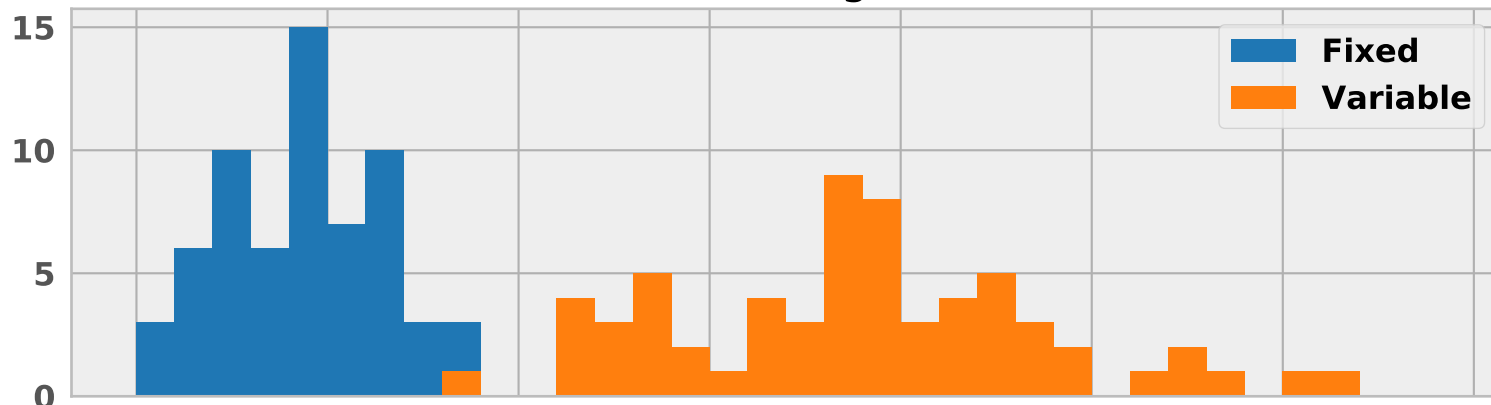

10GB read/write for 1024 element chunking

Writing

Reading