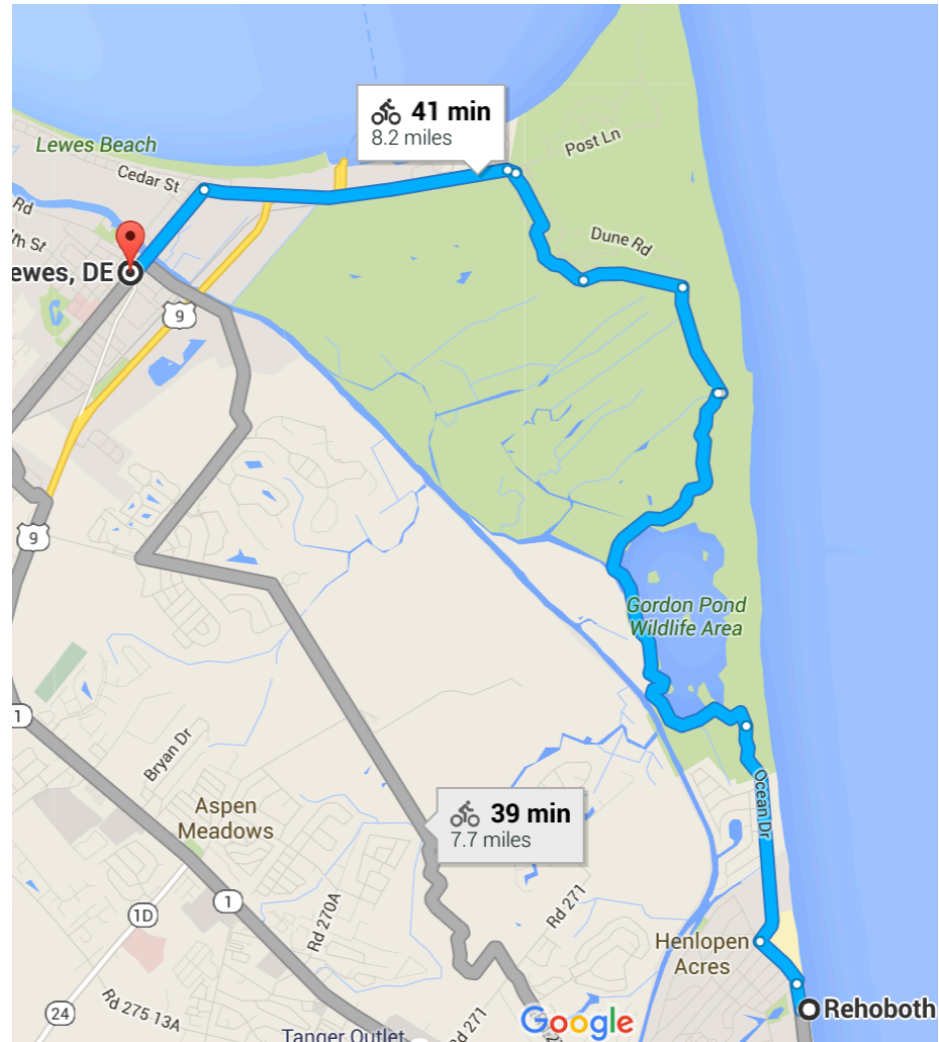

Rehobeth

Fun seaside town with beaches and boardwalk (and the Dogfish Head Pub)

Rehobeth

<http://www.dartfirststate.com/information/programs/beachbus/>

Route 204 Lewes*

A	Rehoboth Park & Ride	:00
	DE 1 at CVS Pharmacy	
D	DE 1 at Tanger Outlet Seaside	:07
E	DE 1 at Kmart	:07
	DE 1 at Lighthouse Plaza	
	DE 1 at Munchy Branch Rd. (Beach Plaza)	
	DE 1 opposite Rehoboth Mall	
	DE 1 at Midway Galleria	
G	DE 1 at Movies at Midway	:14
	DE 1 at Community Bank	
	N. Village Main Blvd. at E. Austin St.	
	N. Village Main Blvd. at W. Austin St.	
	Savannah Rd. opposite Bayview Medical Ctr.	
	Savannah Rd. at Quaker Rd.	
	Savannah Rd. at U.S. Army Reserve	:21
	Savannah Rd. at Beebe Ave. (opposite Beebe Hospital)	
	Savannah Rd. at 3rd St. (Zwaanendael Museum)	
	Savannah Rd. at Smith Ave. (opposite Beacon Motel)	
	Savannah Rd. opposite Daily Market	
I	Cape Henlopen Dr. at Dairy Queen	:28
	Savannah Rd. at Daily Market	
H	Savannah Rd. at Beebe Hospital	:33
	Savannah Rd. at Huling Cove	
	Savannah Rd. at Covey Creek	
	Savannah Rd. at Bayside Health	
	N. Village Main Blvd. at E. Austin St.	
	N. Village Main Blvd. at W. Austin St.	
	DE 1 at Savannah West Apts.	
	DE 1 at Tenley Court	
	DE 1 at Coastal Plaza	
	DE 1 at Pelican Square	
K	DE 1 at Tanger Outlet Surfside	:46
	DE 1 at Hampton Inn	
M	DE 1 at Rehoboth Mall (Pizza Hut)	
	DE 1 at Comfort Inn	
	DE 1 at the Sea Shell Shop	
N	DE 1 at Econo Lodge	
	DE 1 at Palms of Rehoboth	
	DE 1 at IHOP Restaurant	
P	DE 1 at Tanger Outlet Bayside	:53
	Shuttle Rd. (behind Exxon Station)	
A	Rehoboth Park & Ride	:56

Operating daily every 60 minutes
 1st trip from Park & Ride at 7 AM
 Last trip from Park & Ride at 9 PM

Bus arrival times are shown in minutes past the hour (:00).

*See Route 205 for late night service

Check online for this year's route and schedule.