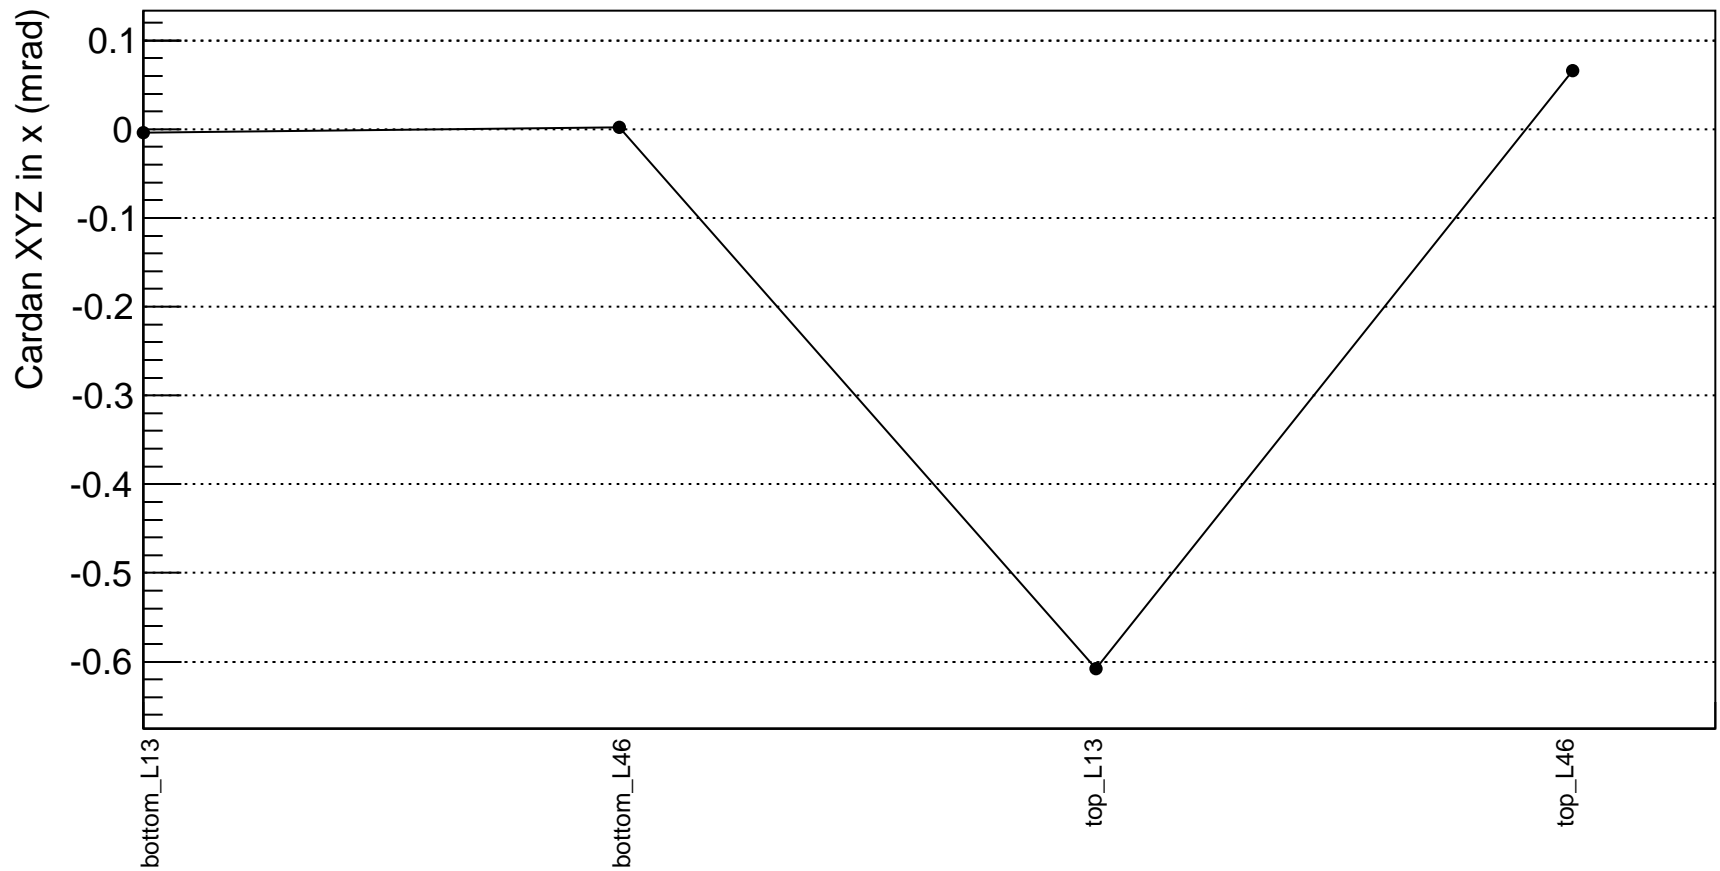

# channelDiffRot-tmpSurv-UChannelToBoxOnly-ROTATIONS survey

channelDiffRot-tmpSurv-UChannelToBoxOnly-ROTATIONS survey

# channelDiffRot-tmpSurv-UChannelToBoxOnly-ROTATIONS survey