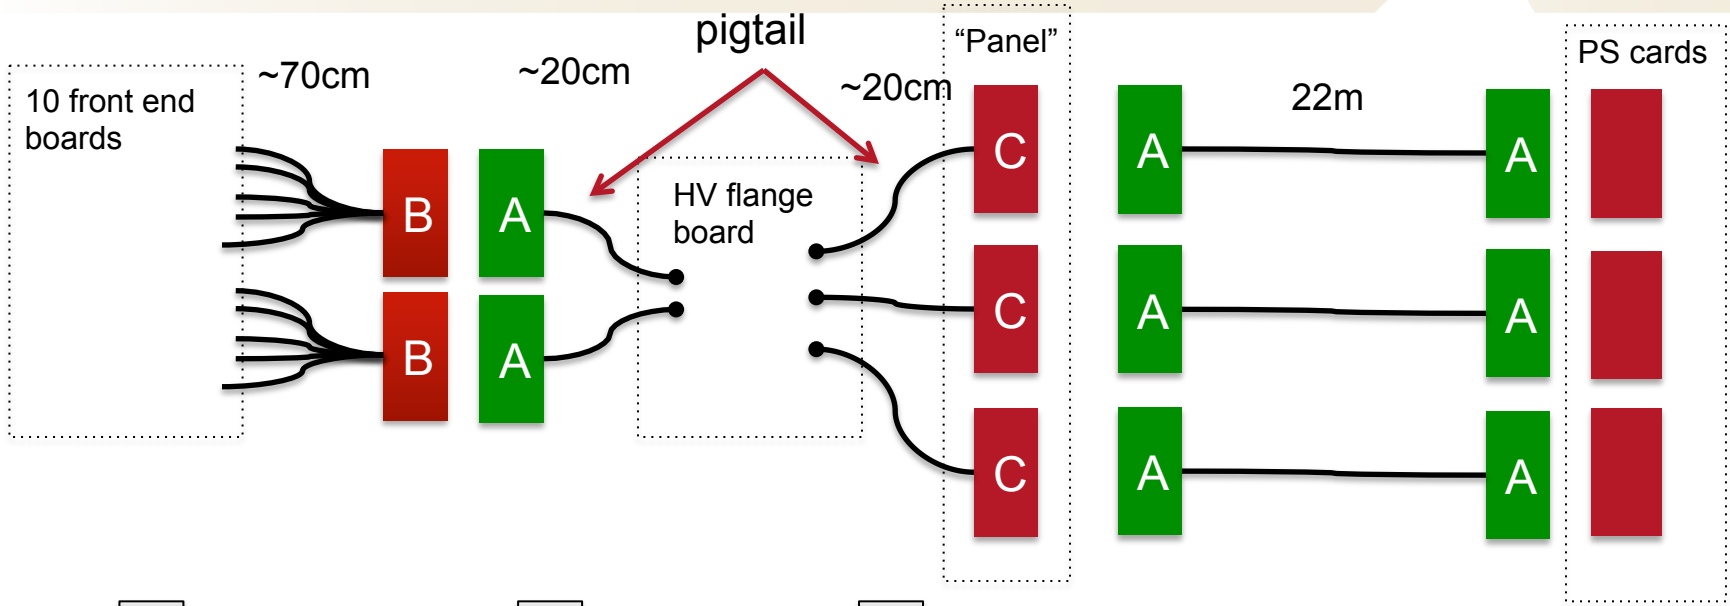

HPS HV Connector Scheme

A

B

C

Color code:
 Red=male contacts
 Green=female contacts

SAG.H51.LLLB1G female

SRG.H51.LLAB1G male

SLG.H51.LLA1G male

HPS LV Connector Scheme

12 cond./FEB
1PS card / 2FEB's

Color code:
 Red=male contacts
 Green=female contacts

Flange board layout

Type	Pairs/FEB	AWG
AVDD_P	4	20
AVDD_N	1	26
DVDD	1	22
Sense	3	28