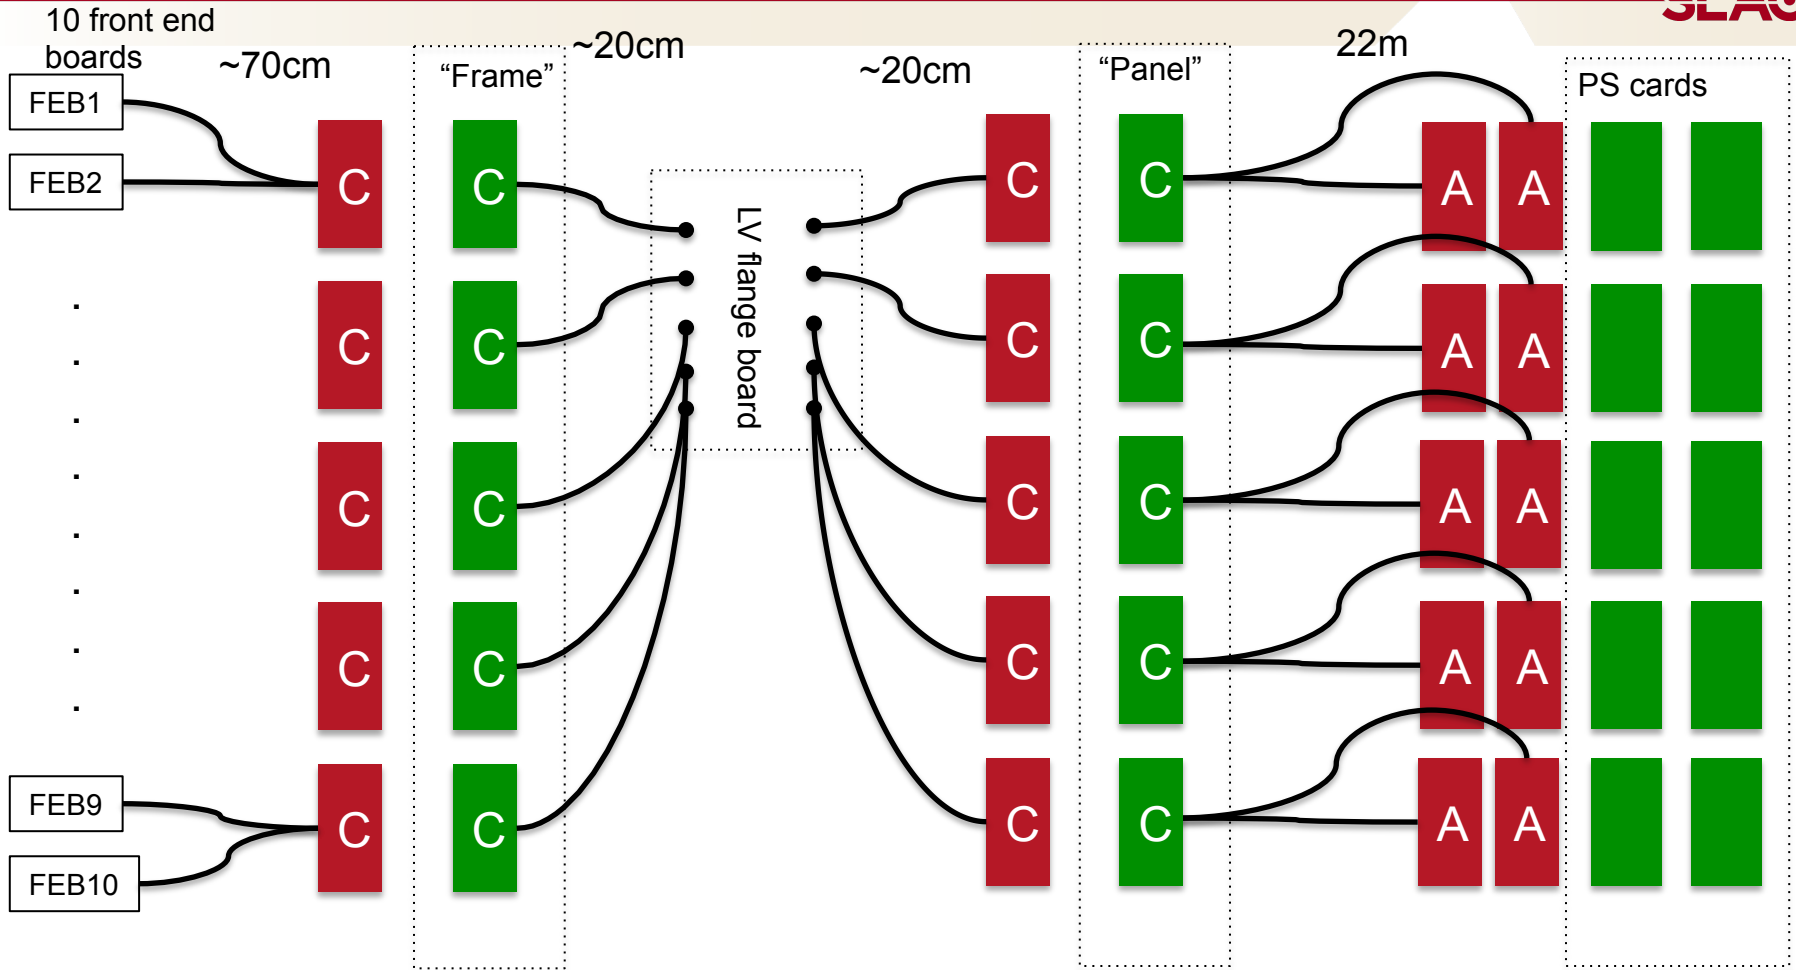

HPS HV Connector Scheme

A

B

C

Color code:
 Red=male contacts
 Green=female contacts

SAG.H51.LLLB1G female

SRG.H51.LLAB1G male

SLG.H51.LLA1G male

HPS LV Connector Scheme

12 cond./FEB
1PS card / 2FEB's

Color code:
 Red=male contacts
 Green=female contacts

Flange board layout

Type	Pairs/FEB	AWG
AVDD_P	4	20
AVDD_N	1	26
DVDD	1	22
Sense	3	28