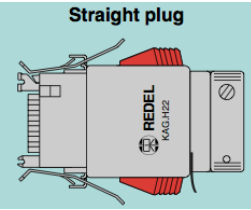

HPS HV Connector Scheme

A

B

C

Color code:
 Red=male contacts
 Green=female contacts

SAG.H51.LLLB1G female

SRG.H51.LLAB1G male

SLG.H51.LLA1G male

HPS LV Connector Scheme

12 cond./FEB
1PS card / 2FEB's

Color code:
 Red=male contacts
 Green=female contacts

Flange board layout

Type	Pairs/FEB	AWG
AVDD_P	4	20
AVDD_N	1	26
DVDD	1	22
Sense	3	28