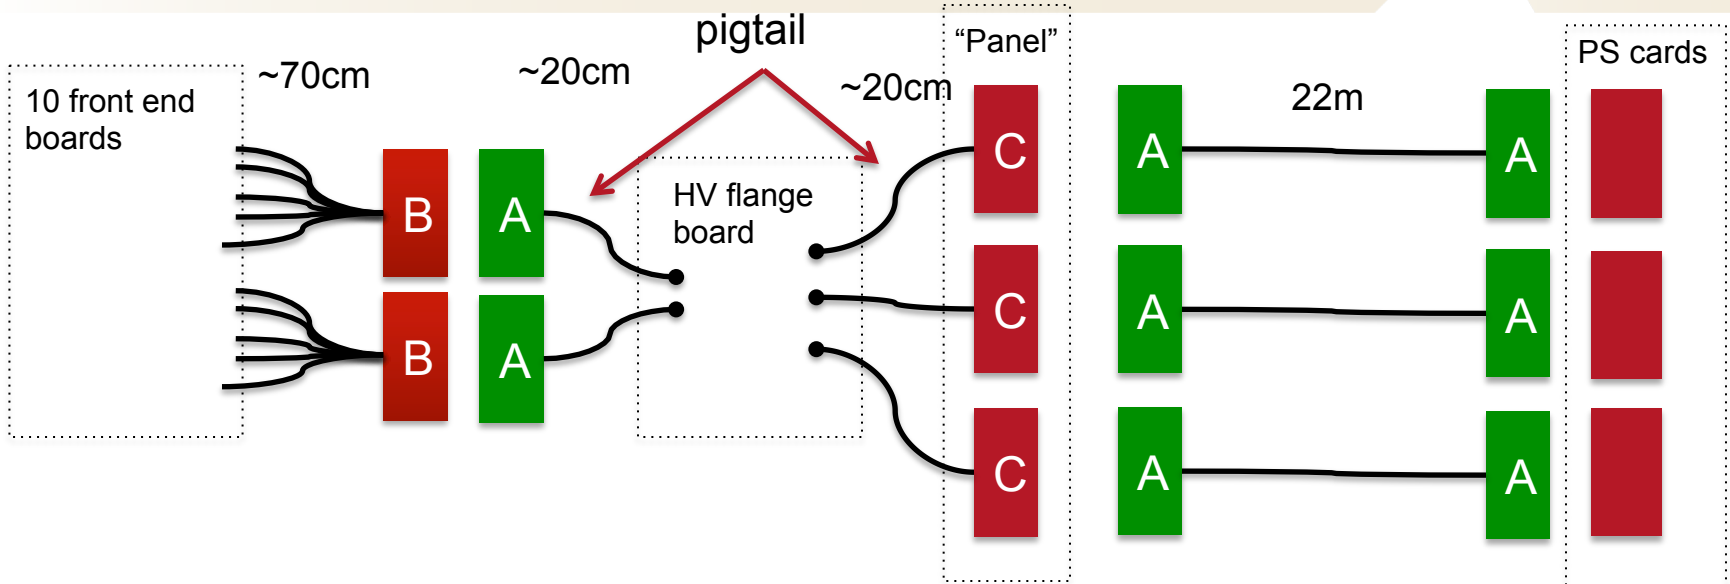

HPS HV Connector Scheme

A

B

C

Color code:
 Red=male contacts
 Green=female contacts

SAG.H51.LLLB1G female

SRG.H51.LLAB1G male

SLG.H51.LLA1G male