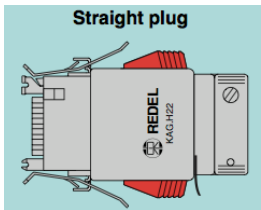

HPS HV Connector Scheme

A

B

C

Color code:
 Red=male contacts
 Green=female contacts

SAG.H51.LLLB1G female

SRG.H51.LLAB1G male

SLG.H51.LLA1G male