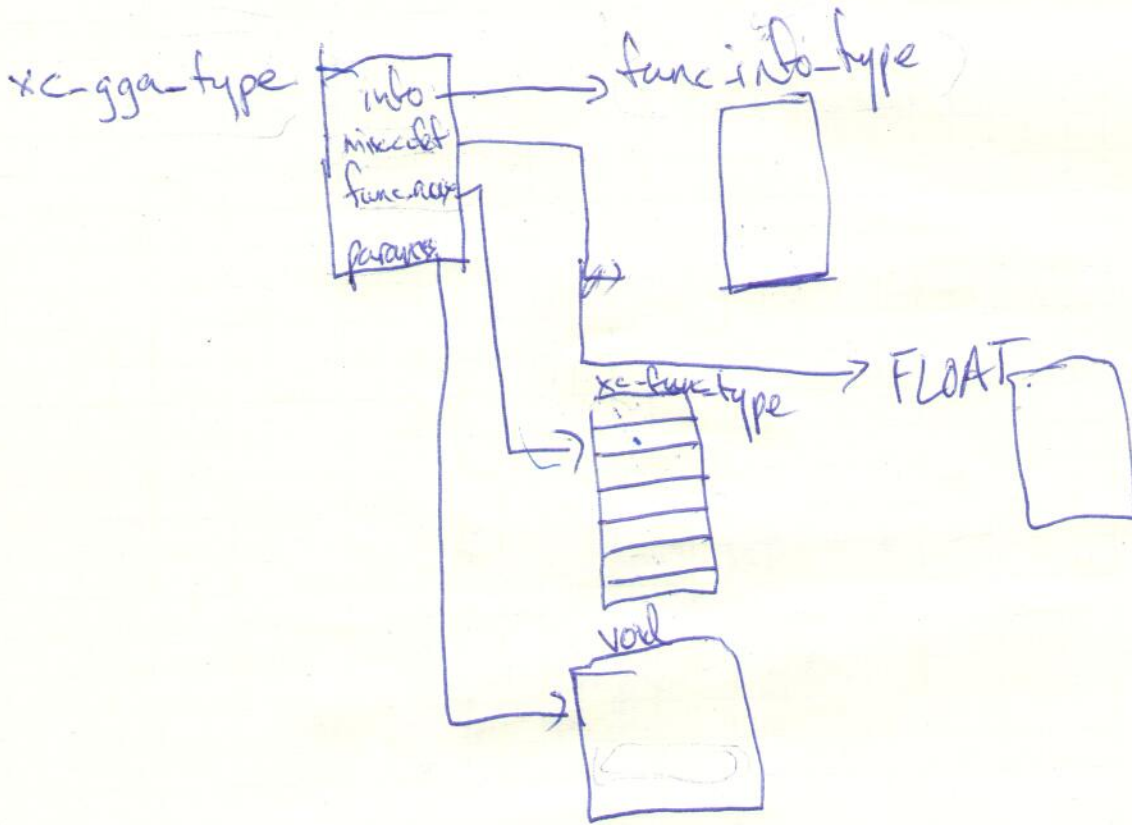

Questions (1) learn # params, # mix-coeffs?
 (2)

xc-func-info-type

* init * end * lda * gga * mgga

Need min-dens etc.
 but not function plots.
 (think these are used on CPU). (have "np" param)

xc-func-type

* func * xc-	info-type lda-type gga-type mgga-type
-----------------	--

} these have to be GPU pointers.