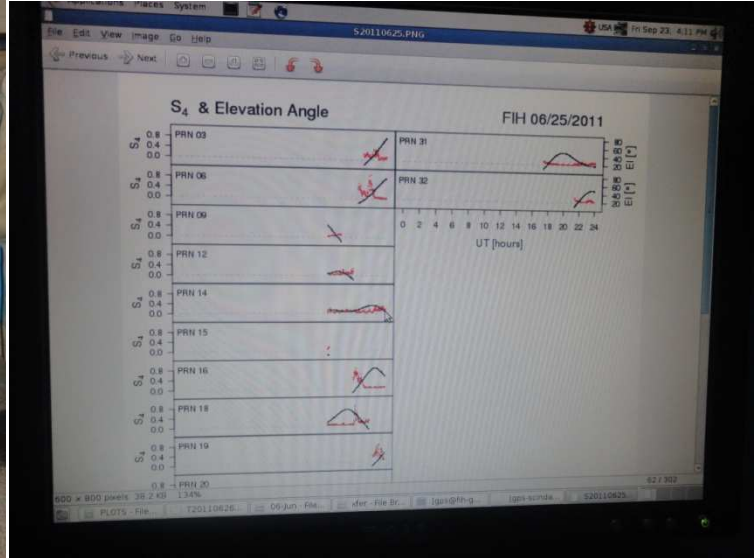

Visit of the laboratory of Space Science : SCINDA experiment