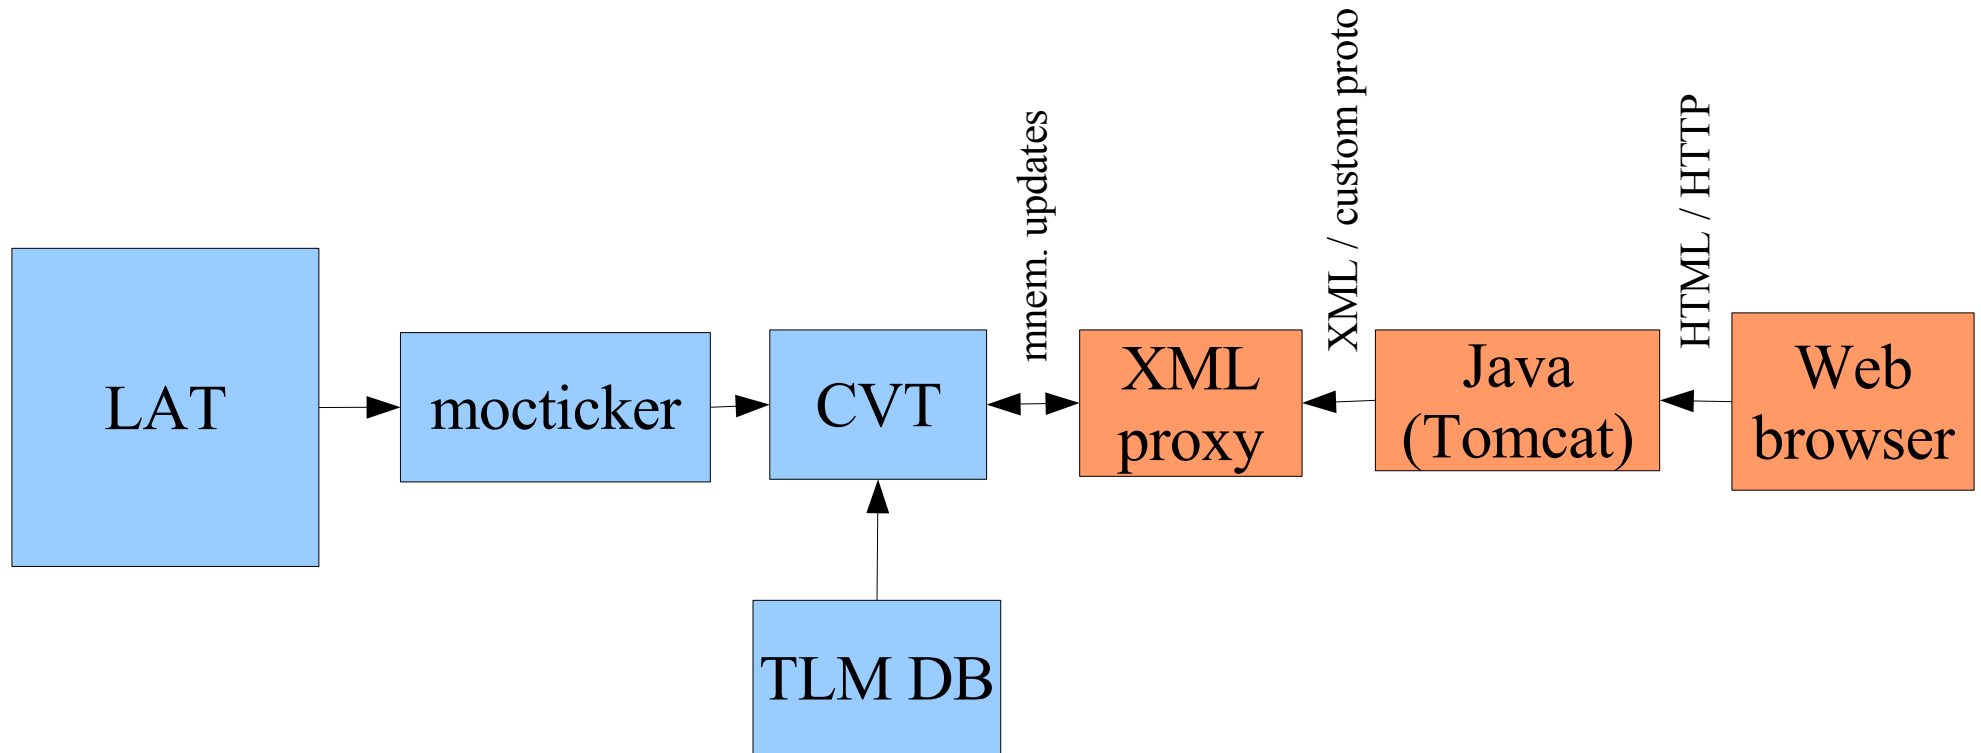

Web Telemetry Table GUI (TTG)

Prod: <http://glast-ground.slac.stanford.edu/TelemetryTableWebUI/>

Demo: <http://dhcp-130-254.slac.stanford.edu:8084/org-glast-telemetry-rtdisplay-web/>