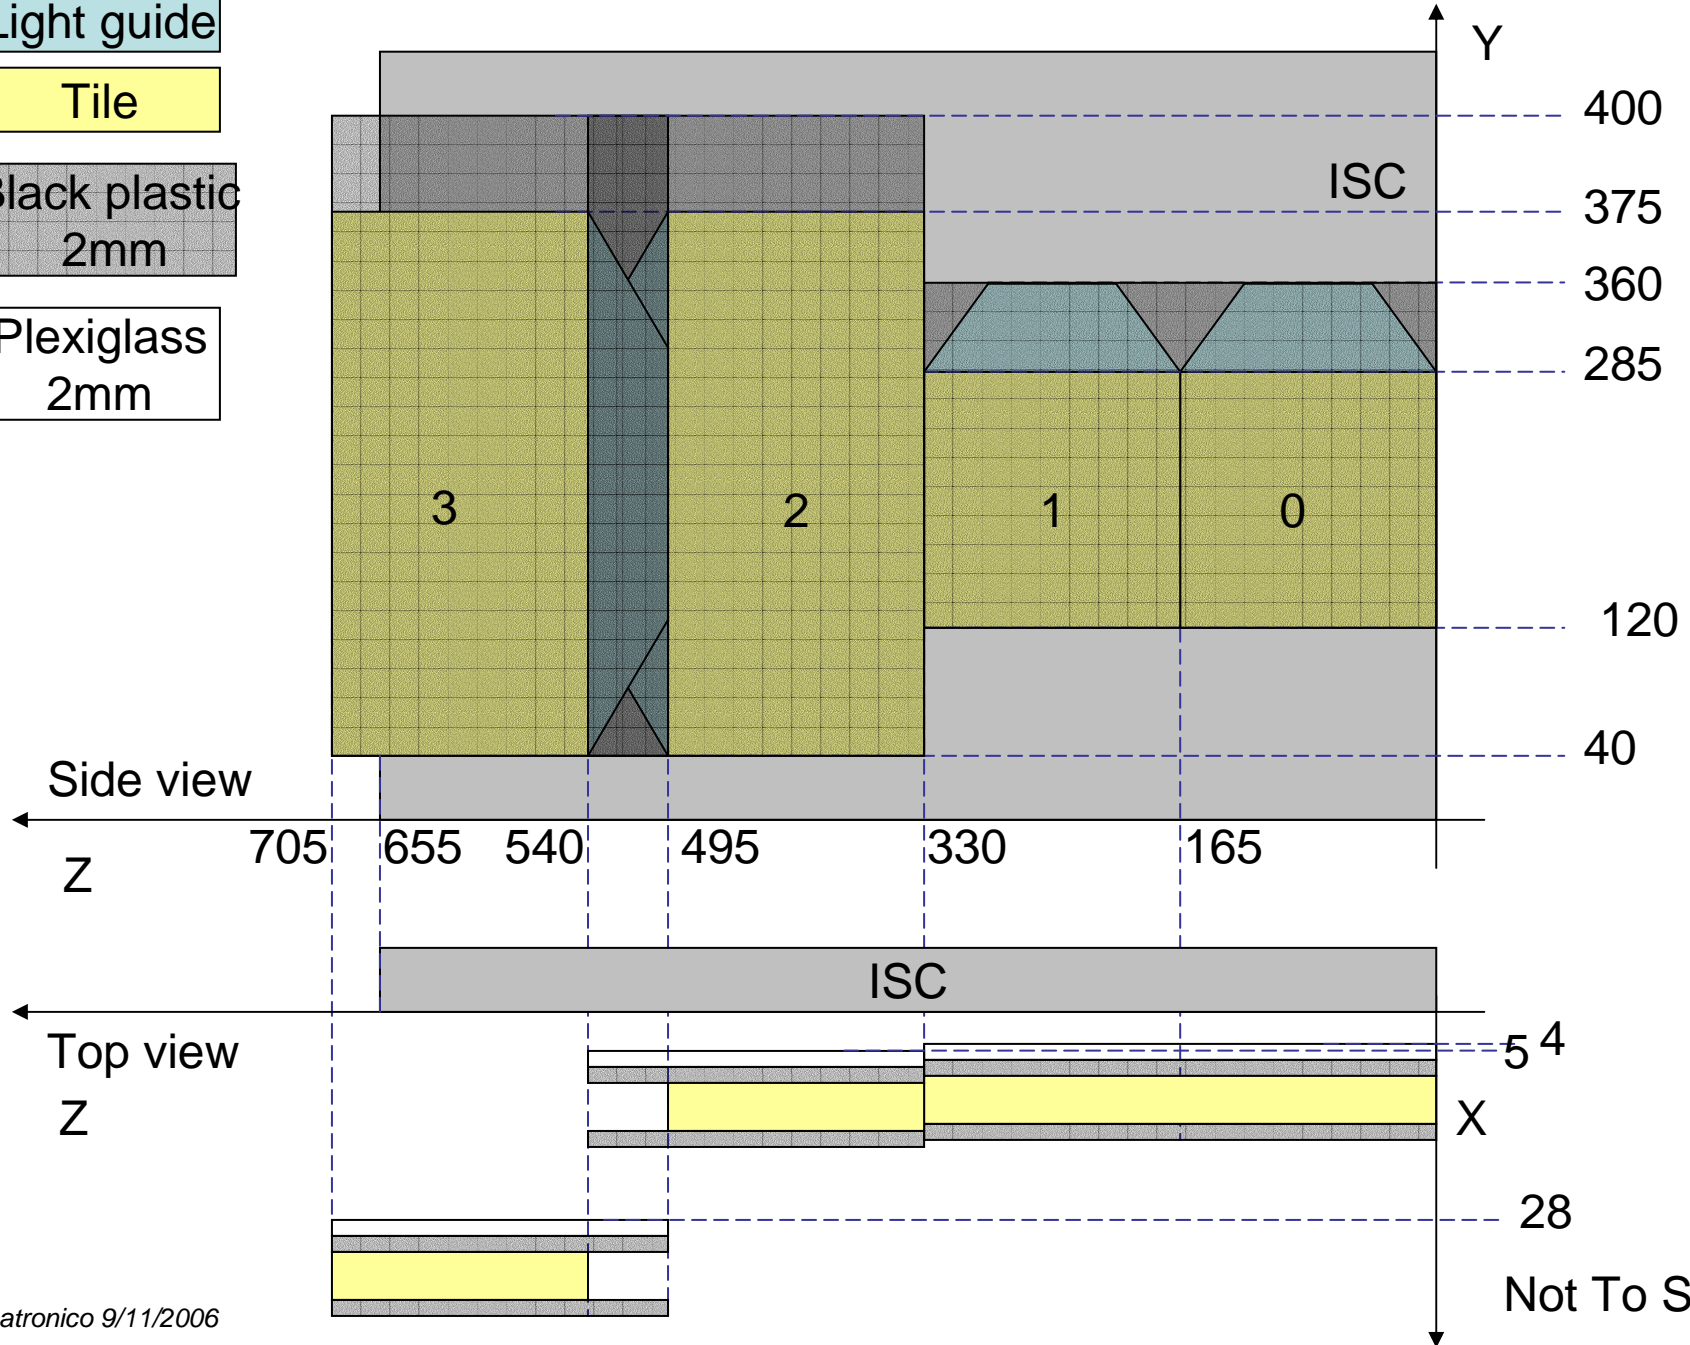

SIDE TILES LOCATION

Light guide

Tile

Black plastic
2mm

Plexiglass
2mm

Not To Scale

FRONT TILE LOCATION

Light guide

Tile

Black plastic
2mm

Plexiglass
2mm